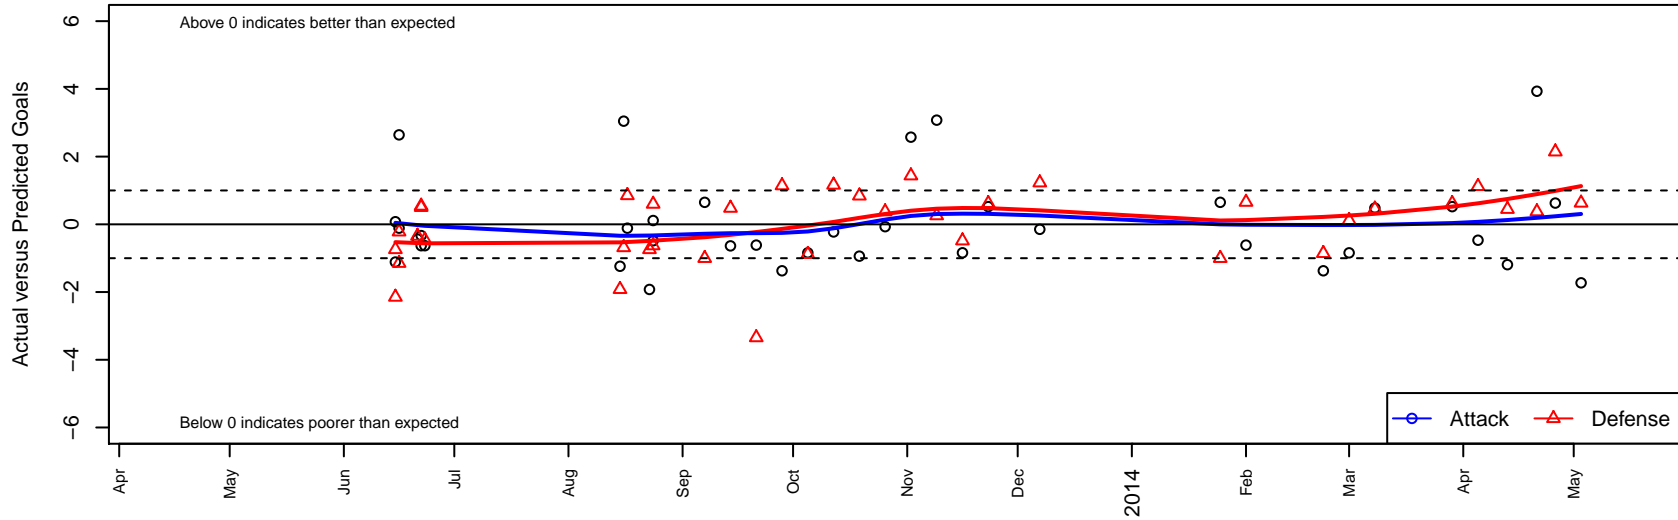

Whatcom Rangers Blue B00
Dots are actual minus expected GF (blue circles) and GA (red triangles).
Blue line is smoothed change in attack strength. Red is smoothed change in defense strength.